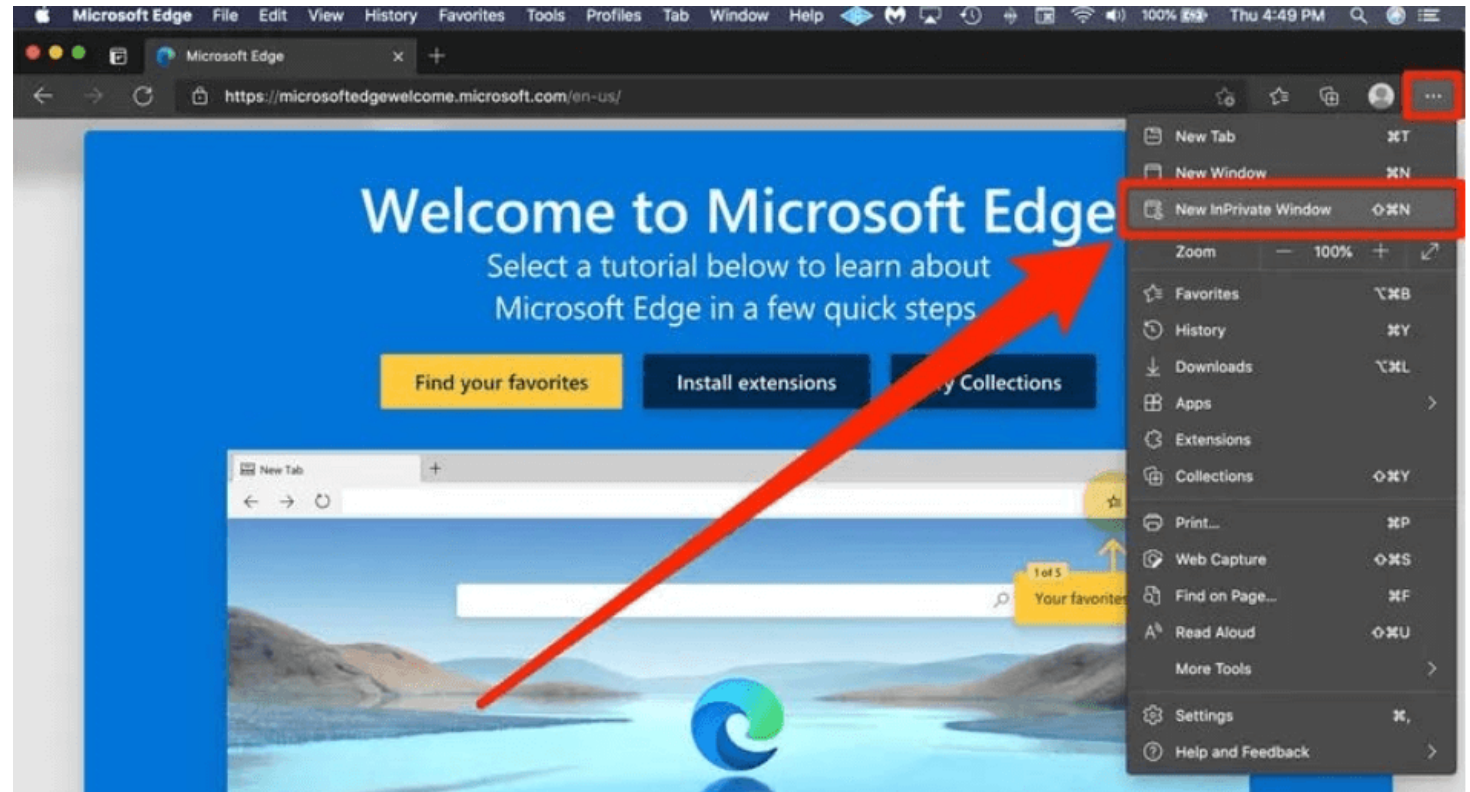

Incognito Mode on Chrome

- Select the **three dot icon** in the upper-right corner. Choose New Incognito window

Private Browsing on Safari

- Select File and New Private Window

InPrivate Mode on Edge

- Select **New InPrivate Window** from the drop-down menu.

Once you've opened a private window...

- Navigate to www.blue-coat.org and open the follow the Quick Link to Teams

The screenshot shows the website for The Blue Coat School. At the top left is the school's logo, which includes a shield with a cross and the text "The Blue Coat School". To the right of the logo is a navigation menu with links for "About Us", "Join Us", "School Life", "Teaching & Learning", "Family Support", "News & Events", "Quick Links", and "Contact Us". Below the navigation menu is a banner image of students working at a table. A dark blue box with the text "In This Section" is overlaid on the left side of the banner. Below the banner, the text "Continuing our legacy of excellence." is displayed. To the right of this text is the "Quick Links" section, which lists several links: "Bloodle" (Visit website), "My Ed" (Visit website), "WisePay" (Visit website), "VDI" (Visit website), "Microsoft Teams" (Visit website), and "Microsoft Teams Access Guide" (Download (pdf)). The "Microsoft Teams" link is highlighted with a grey background and a mouse cursor is pointing at it. A large, faint watermark of a blue bird is visible in the background of the Quick Links section.