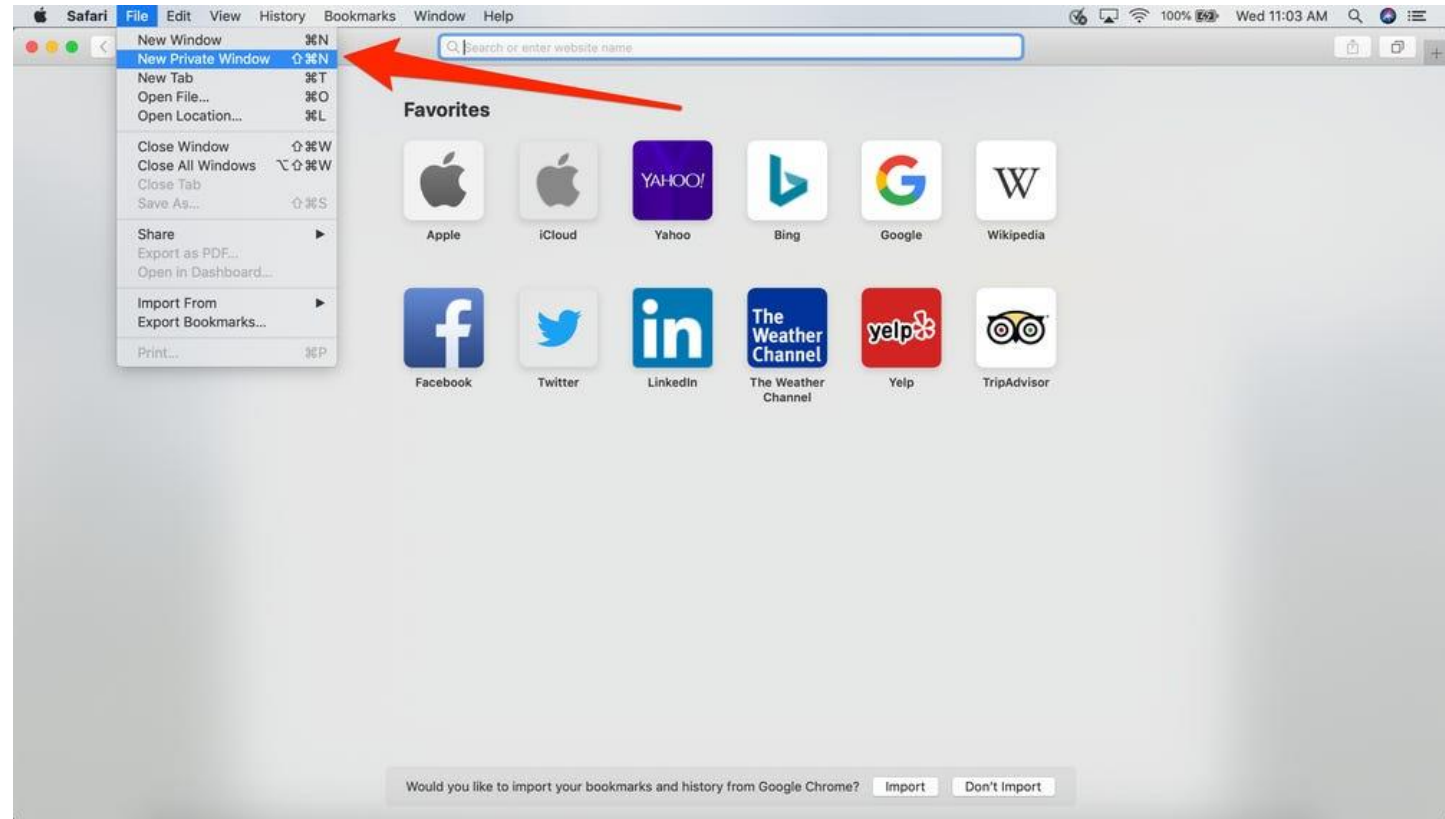

Microsoft Teams Access Guide
Download (pdf)

What if I still can't log in?

- This might be because your computer has remembered the old Teams site
- If you can't delete this from your computer, you can still log in using Private Mode
- Private Mode has different names according to the browser you are using

Incognito Mode on Chrome

- Select the **three dot icon** in the upper-right corner. Choose New Incognito window

Private Browsing on Safari

- Select File and New Private Window

InPrivate Mode on Edge

- Select **New InPrivate Window** from the drop-down menu.