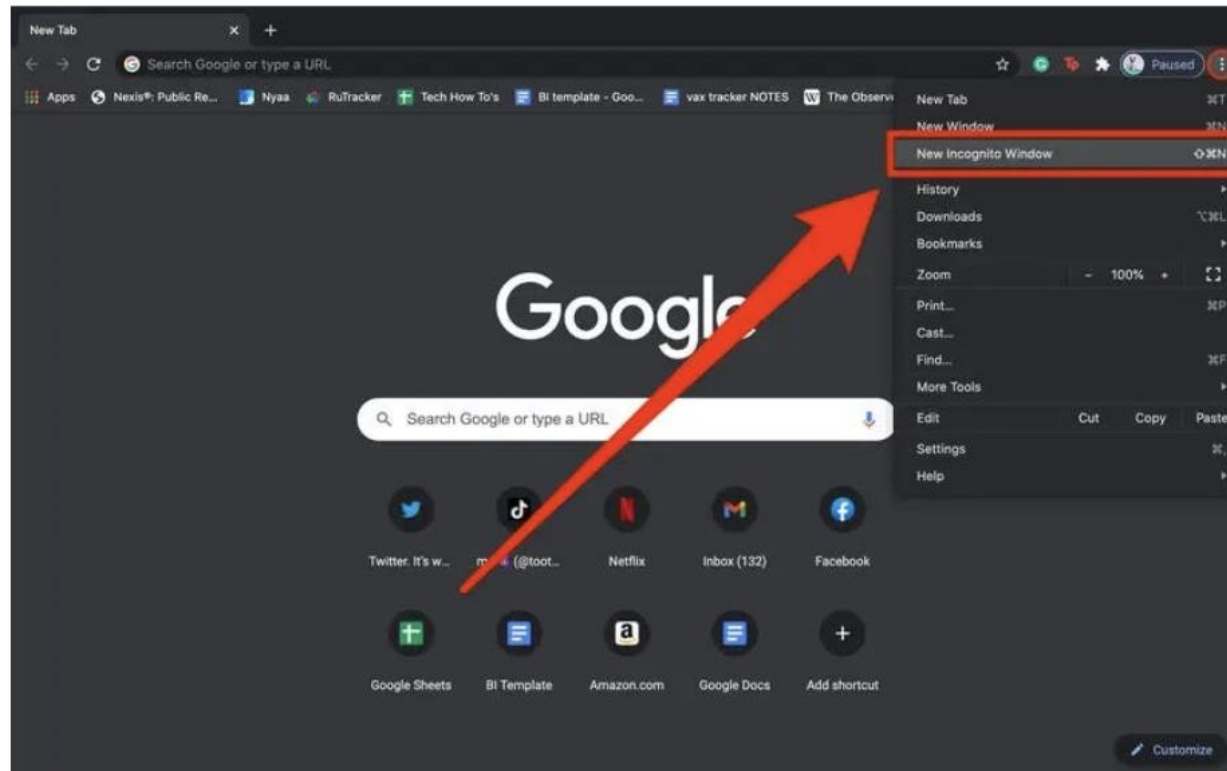

Microsoft Teams Access Guide
Download (pdf)

What if I still can't log in?

- This might be because your computer has remembered the old Teams site
- If you can't delete this from your computer, you can still log in using Private Mode
- Private Mode has different names according to the browser you are using

Incognito Mode on Chrome

- Select the **three dot icon** in the upper-right corner. Choose New Incognito window

Private Browsing on Safari

- Select File and New Private Window

InPrivate Mode on Edge

- Select **New InPrivate Window** from the drop-down menu.